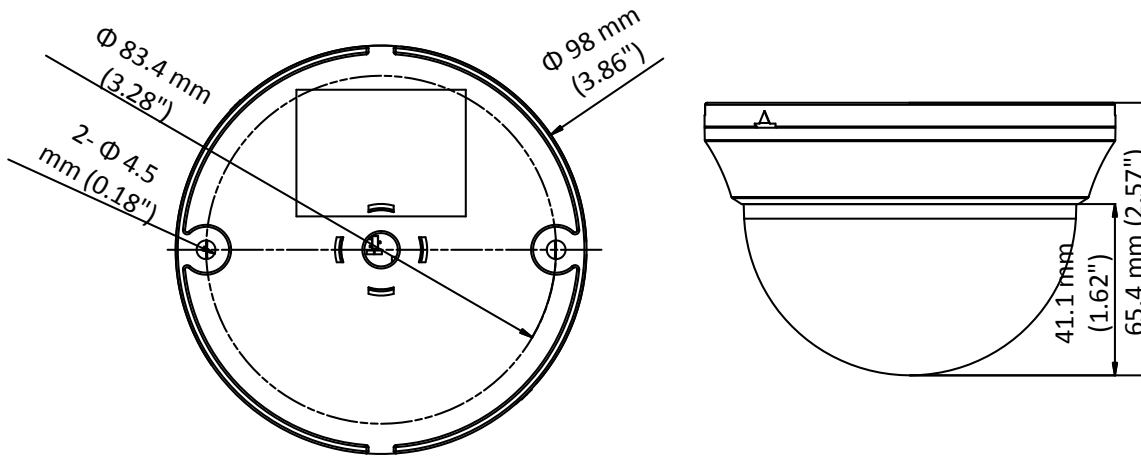

## Specifications

<b>Camera</b>	
Image Sensor	2 MP CMOS Image Sensor
Signal System	PAL/NTSC
Frame Rate	PAL: 1080p@25fps NTSC: 1080p@30fps
Resolution	1920 (H) × 1080 (V)
Min. illumination	0.01 Lux@(F1.2,AGC ON), 0 Lux with IR
Shutter Time	1/25 (1/30) s to 1/50,000 s
Lens	3.6 mm 2.8 mm, 6 mm fixed lens
Horizontal Field of View	103° (2.8 mm), 82.2° (3.6 mm), 54° (6 mm)
Lens Mount	M12
Day & Night	IR cut filter
Angle Adjustment	Pan: 0° to 350°, Tilt: 0° to 70°, Rotation: 0° to 350°
Synchronization	Internal synchronization
<b>Menu</b>	
AGC	Low/middle/high
Day/Night Mode	Smart/color/BW(Black and White)
Backlight Compensation	Yes
DWDR	Yes
Language	English, Chinese
Functions	Brightness, Sharpness, DNR, Mirror
<b>Interface</b>	
Video Output	1 HD analog output
Switch Button	TVI/AHD/CVI/CVBS
<b>General</b>	
Operating Conditions	-40 °C to 60 °C (-40 °F to 140 °F), Humidity: 90% or less (non-condensation)
Power Supply	12 VDC ±15%
Power Consumption	Max. 4 W
IR Range	Up to 20 m
Material	Plastic
Dimension	Φ 98 mm × 65.4 mm (3.86" × 2.57")
Weight	Approx. 240 g (0.53 lb.)

## Dimensions

Distributed by